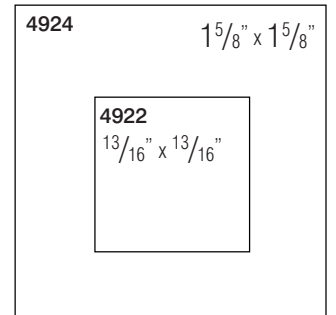

POPULAR STAMPS SIZING TEMPLATE

*NOTE: Copy should not completely fill template area. Some space must be left for engraving and fitting to the mounting surface. For best results, no less than 1/16" spacing from copy to edge is recommended. Sizes shown are guides to assist in choosing your item.