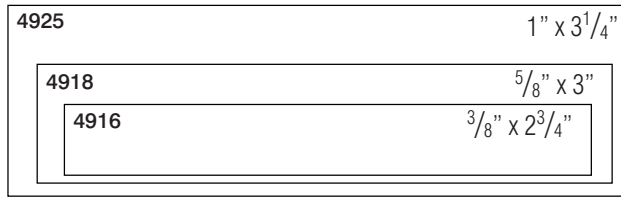

POPULAR STAMPS SIZING TEMPLATE

*NOTE: Copy should not completely fill template area. Some space must be left for engraving and fitting to the mounting surface. For best results, no less than 1/16" spacing from copy to edge is recommended. Sizes shown are guides to assist in choosing your item.